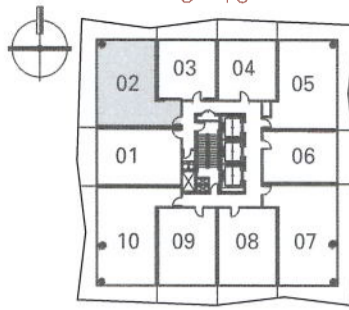

TYPICAL TOWER FLOOR
5 - 16

TO2
819 SQUARE FEET

TOWER SUITES

two bedroom

*Balcony represents 8th floor. Each floor has a different balcony (except 4th floor suites). See Sales Representative for details.

GOODERHAM
Condominiums of The Distillery