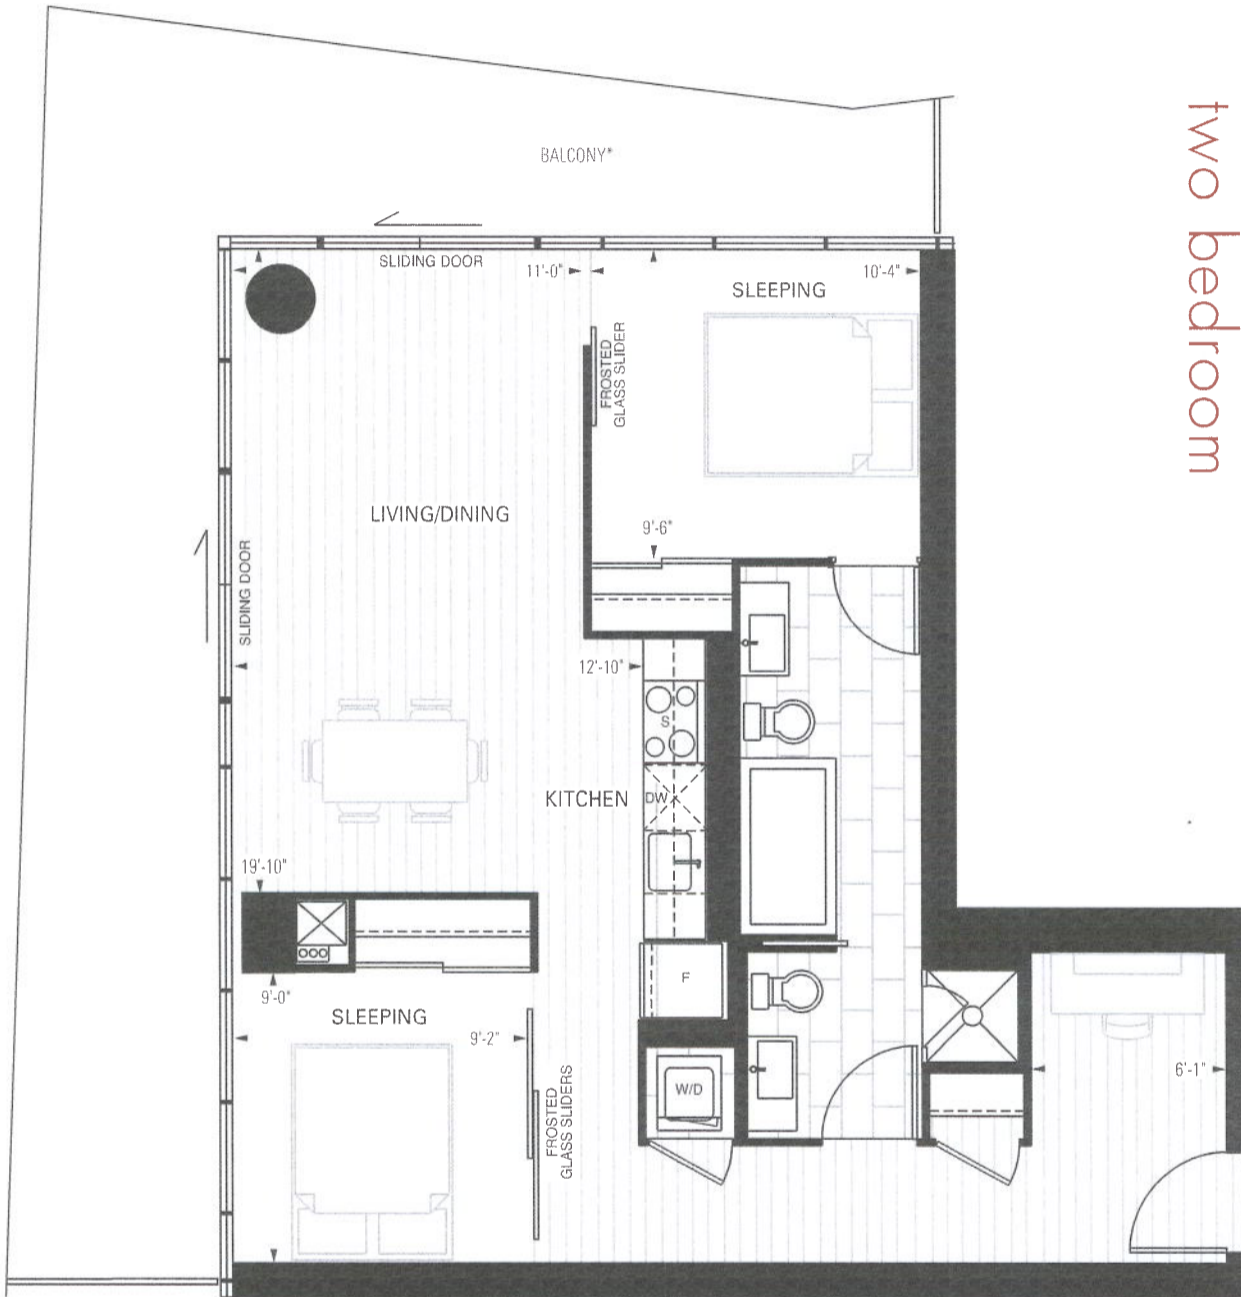

TYPICAL TOWER FLOOR
5 - 16

TO2
819 SQUARE FEET

TOWER SUITES

two bedroom

*Balcony represents 8th floor. Each floor has a different balcony (except 4th floor suites). See Sales Representative for details.

GOODERHAM
Condominiums of The Distillery