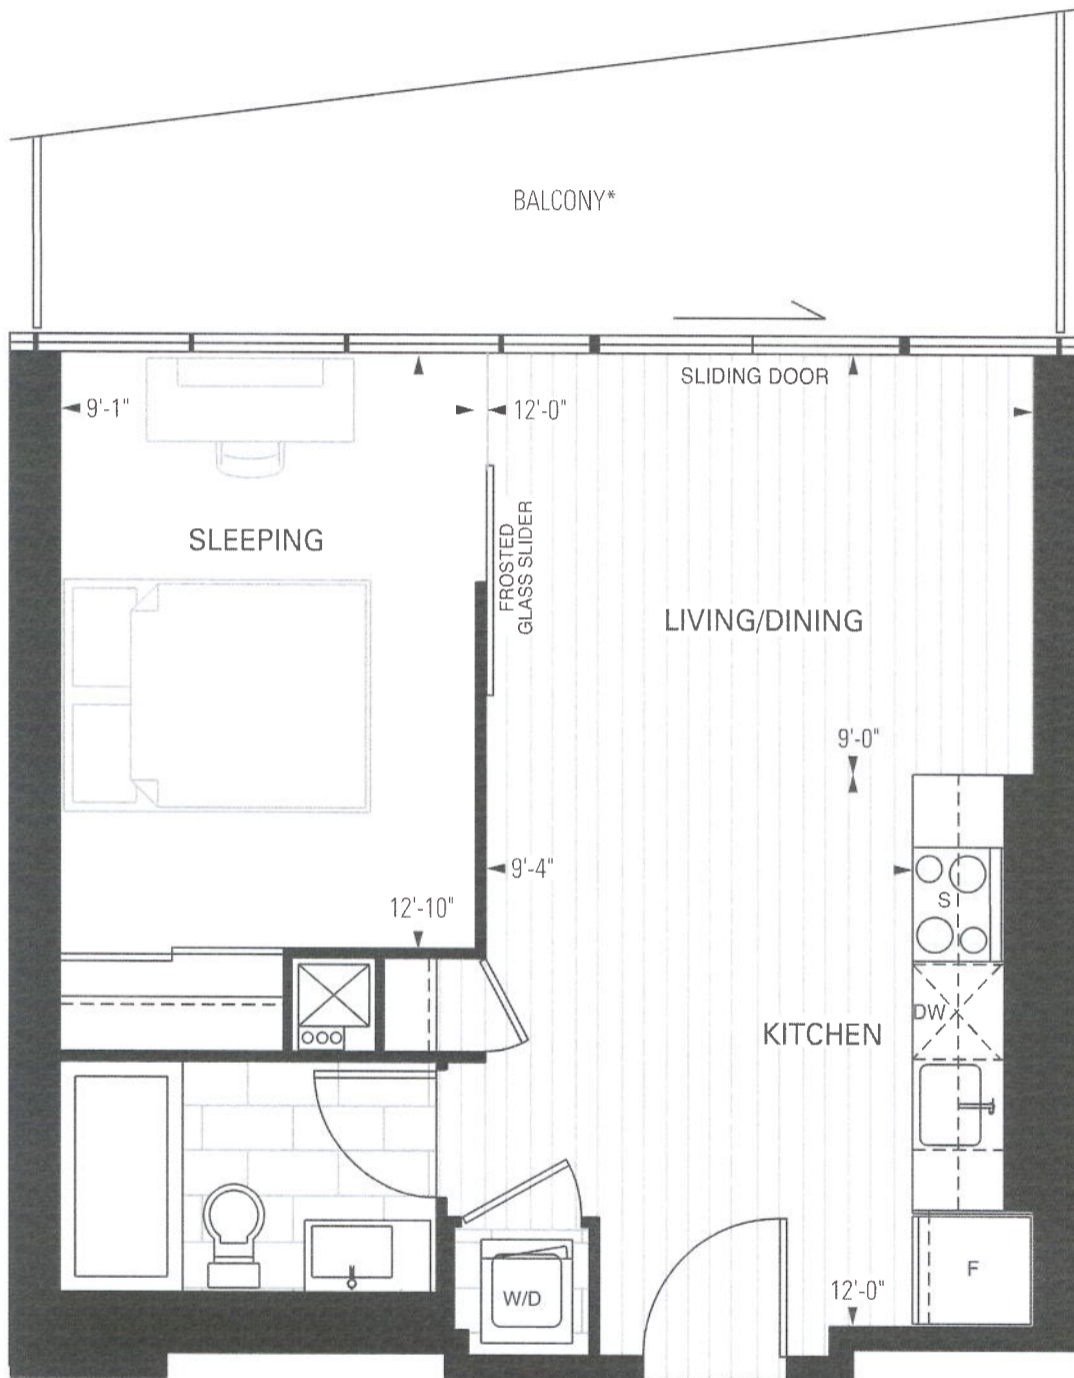

TYPICAL TOWER FLOOR
5 - 16

T03
493 SQUARE FEET

TOWER SUITES

one bedroom

*Balcony represents 8th floor. Each floor has a different balcony (except 4th floor suites). See Sales Representative for details.

GOODERHAM
Condominiums at The Distillery

Plans and specifications are subject to change without notice. Actual usable floorspace may vary from stated area E. & O.E.

LiveAtTheDistillery.com