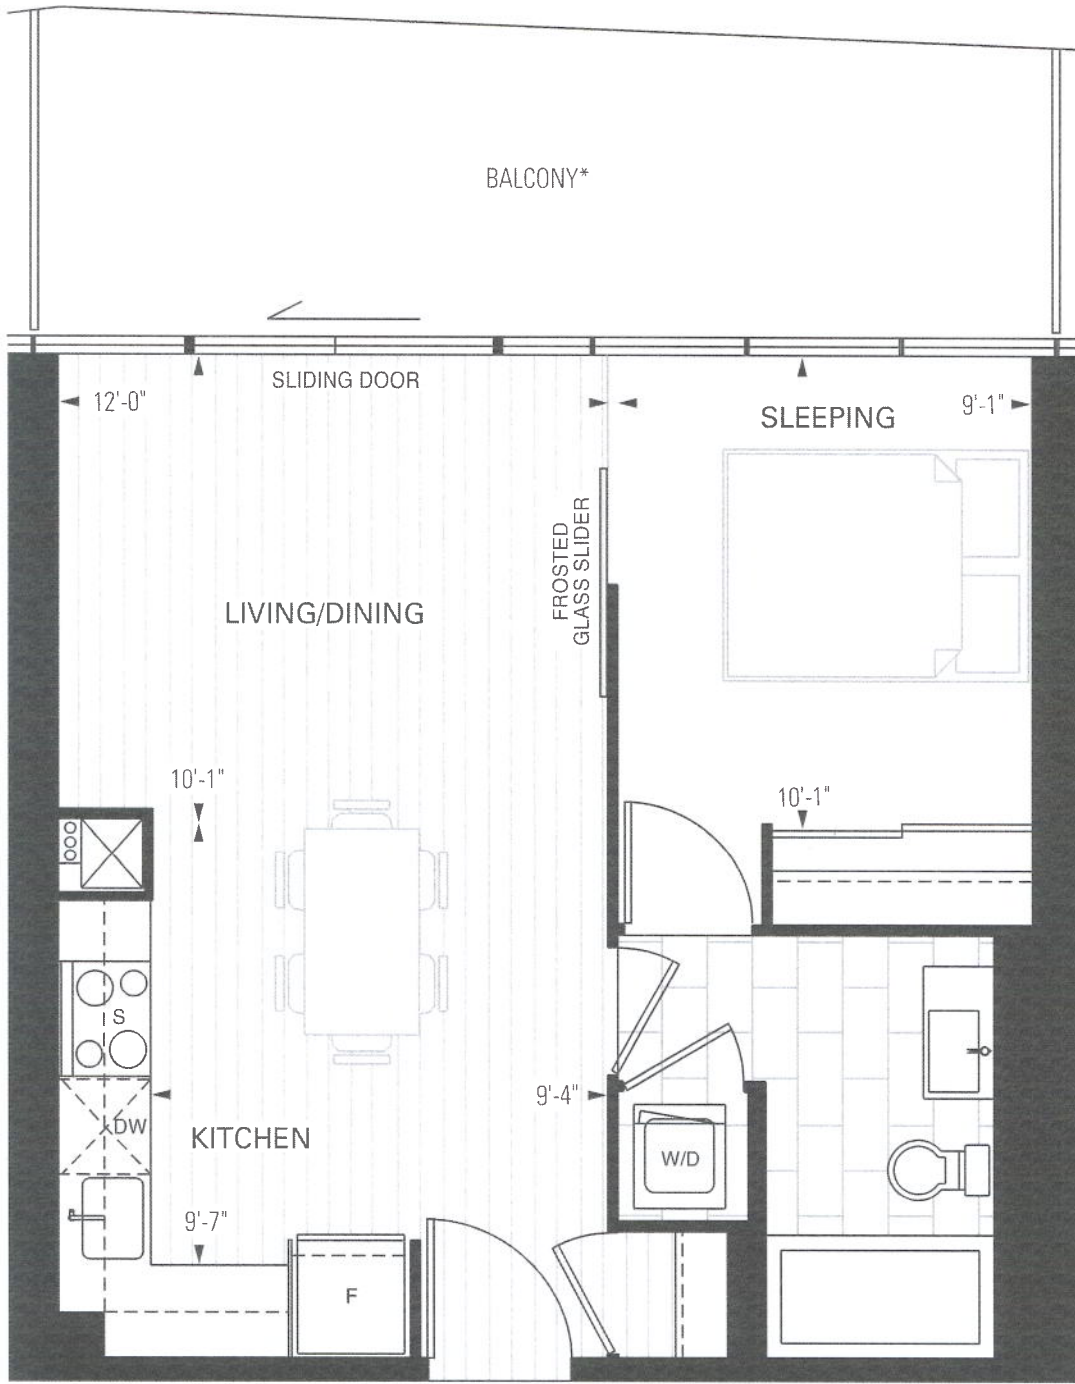

T04
503 SQUARE FEET

one bedroom

*Balcony represents 8th floor. Each floor has a different balcony (except 4th floor suites). See Sales Representative for details.

GOODERHAM
 Condominiums at The Distillery