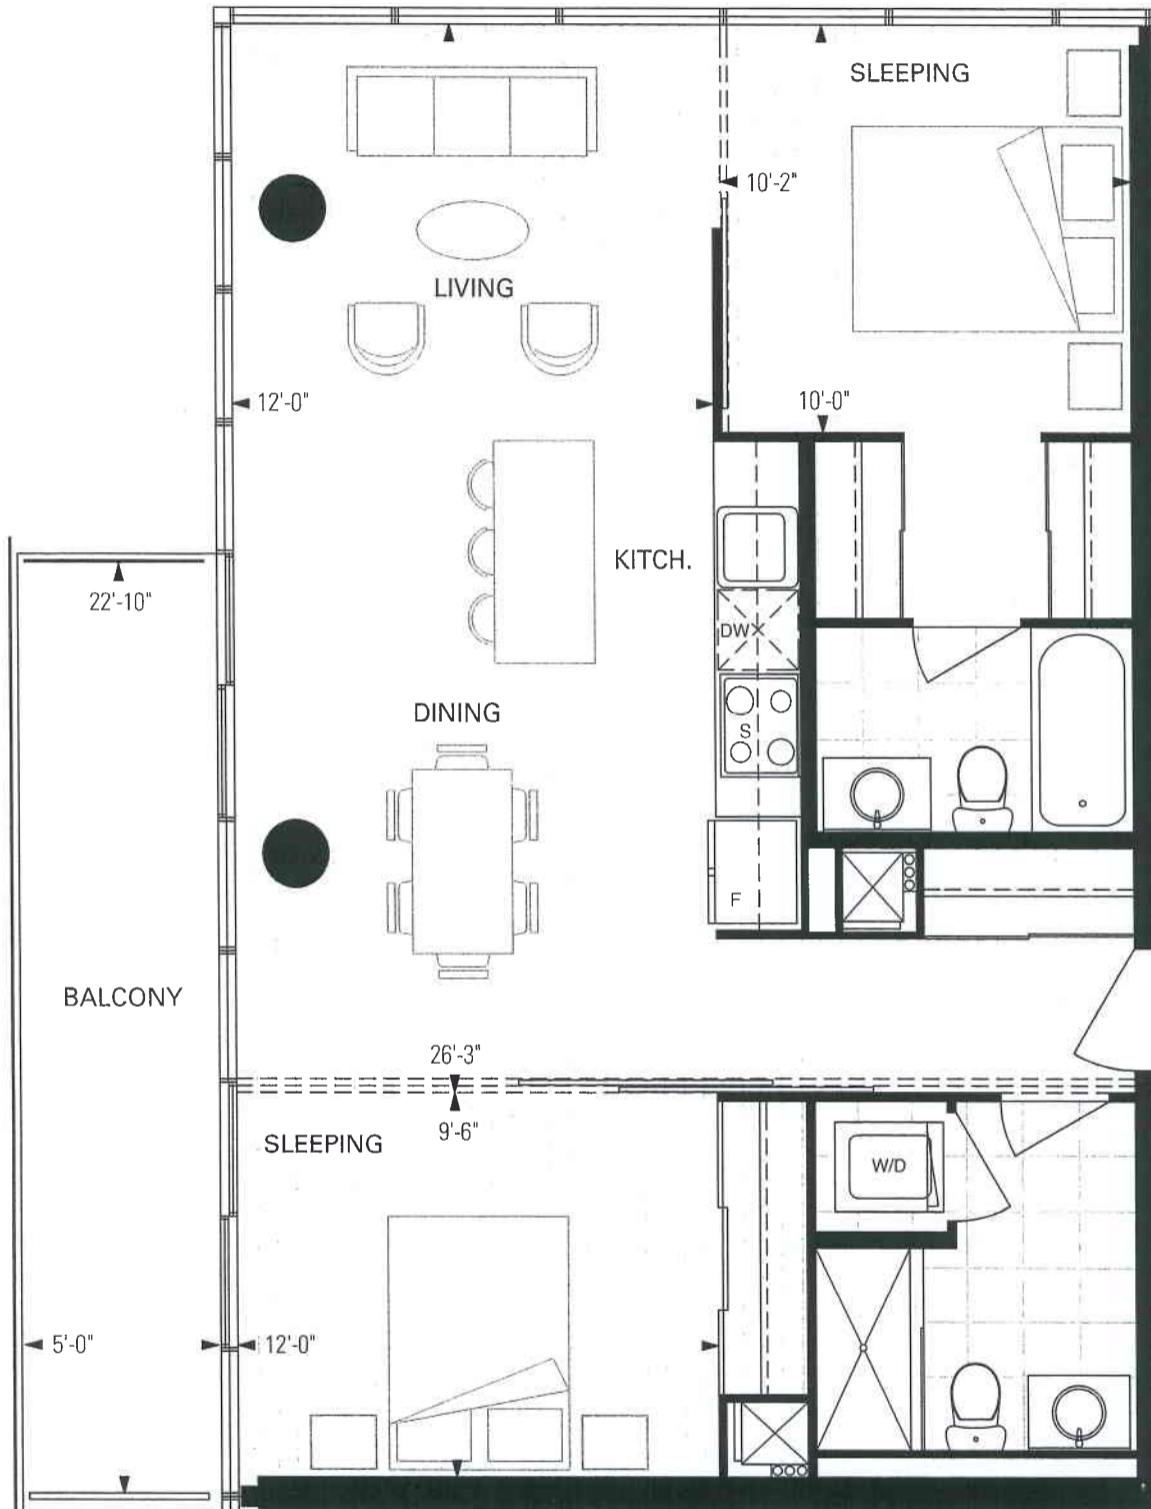

towersuite

T08

851 SQ FT

two bedroom

TYPICAL TOWER FLOOR