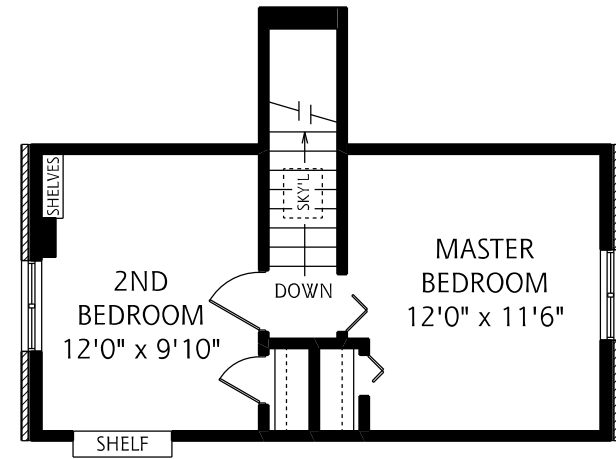

8 VALDANE DRIVE

LOWER LEVEL
945 SQUARE FEET

MAIN FLOOR
945 SQUARE FEET

SECOND FLOOR
360 SQUARE FEET

ALL MEASUREMENTS SHOULD BE CONSIDERED APPROXIMATE