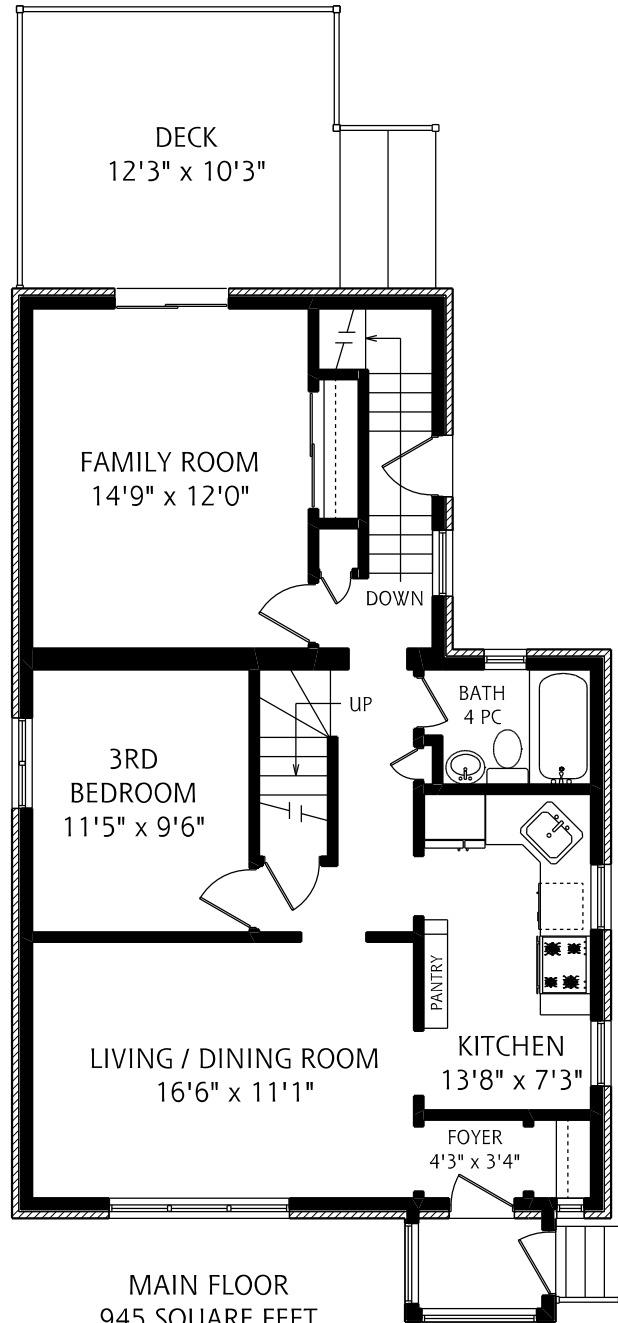

8 VALDANE DRIVE

LOWER LEVEL
945 SQUARE FEET

MAIN FLOOR
945 SQUARE FEET

SECOND FLOOR
360 SQUARE FEET

ALL MEASUREMENTS SHOULD BE CONSIDERED APPROXIMATE