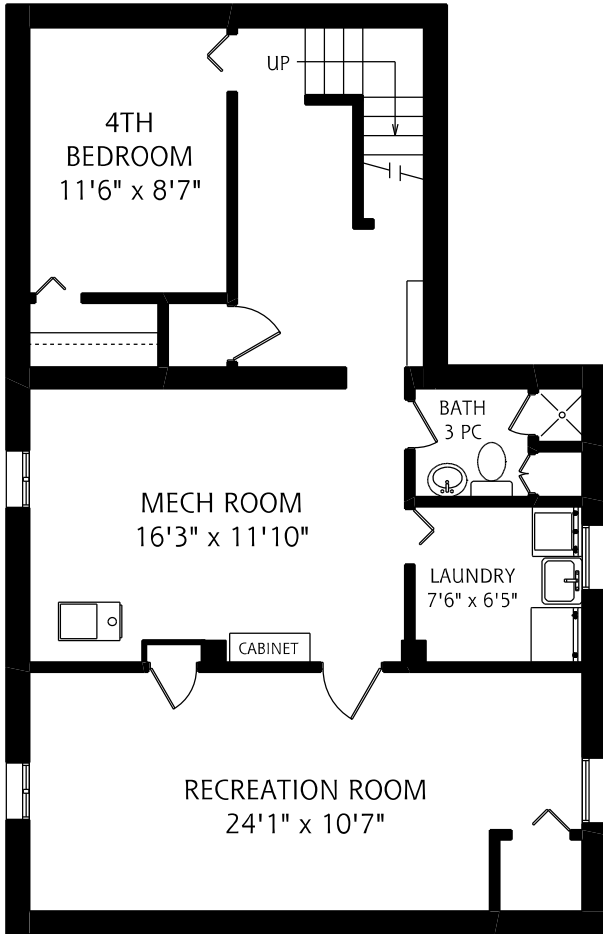

8 VALDANE DRIVE

LOWER LEVEL
945 SQUARE FEET

MAIN FLOOR
945 SQUARE FEET

SECOND FLOOR
360 SQUARE FEET

ALL MEASUREMENTS SHOULD BE CONSIDERED APPROXIMATE