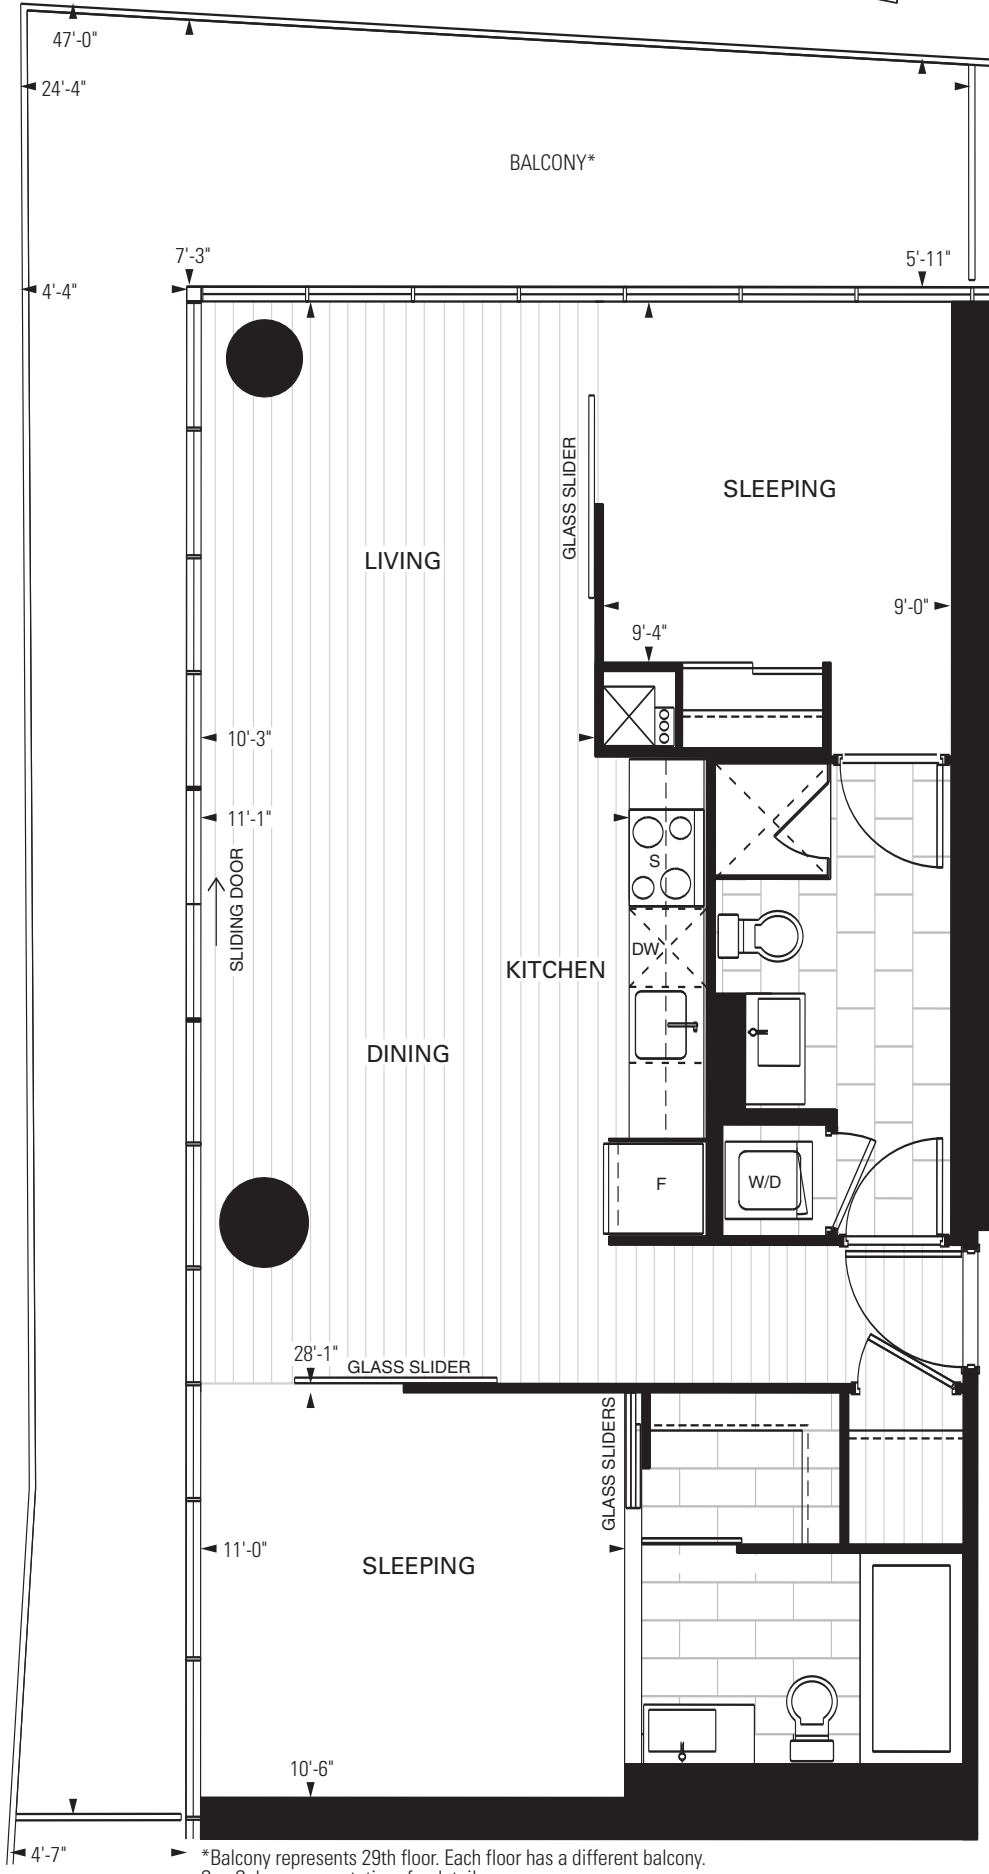

TYPICAL TOWER FLOOR
6 - 23

T03
T02
REVERSE

811 SQUARE FEET

TOWER SUITES

two bedroom

*Balcony represents 29th floor. Each floor has a different balcony. See Sales representatives for details.

CLEAR SPIRIT
Condominiums at The Distillery