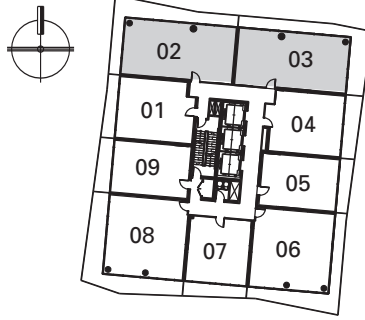

TYPICAL TOWER FLOOR
6 - 23

T03
T02
REVERSE

811 SQUARE FEET

TOWER SUITES

two bedroom

*Balcony represents 29th floor. Each floor has a different balcony. See Sales representatives for details.

CLEAR SPIRIT
Condominiums at The Distillery